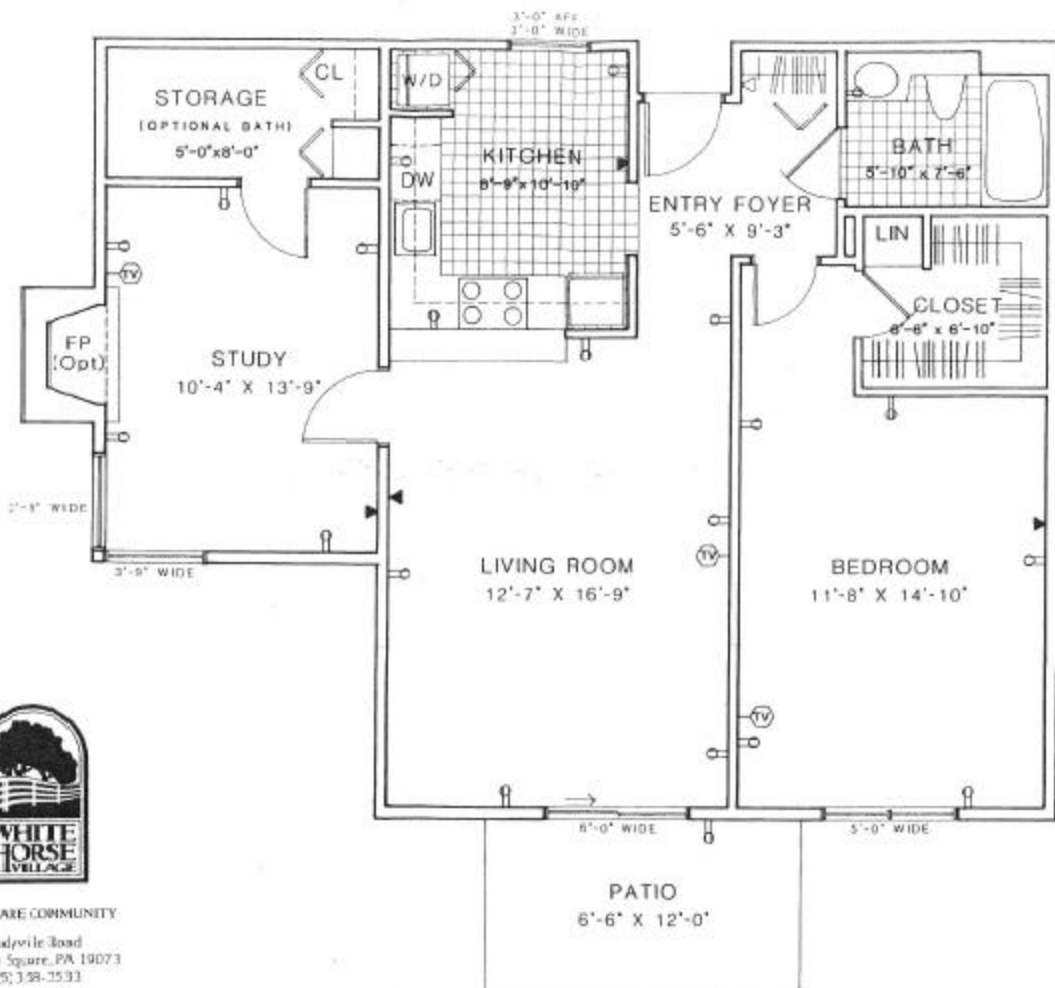

STYLE "F"

One Bedroom Garden Apartment With Study

COVERED WALKWAY

A LIFE CARE COMMUNITY

Gladysville Road
Newtown Square, PA 19073
(215) 398-1533