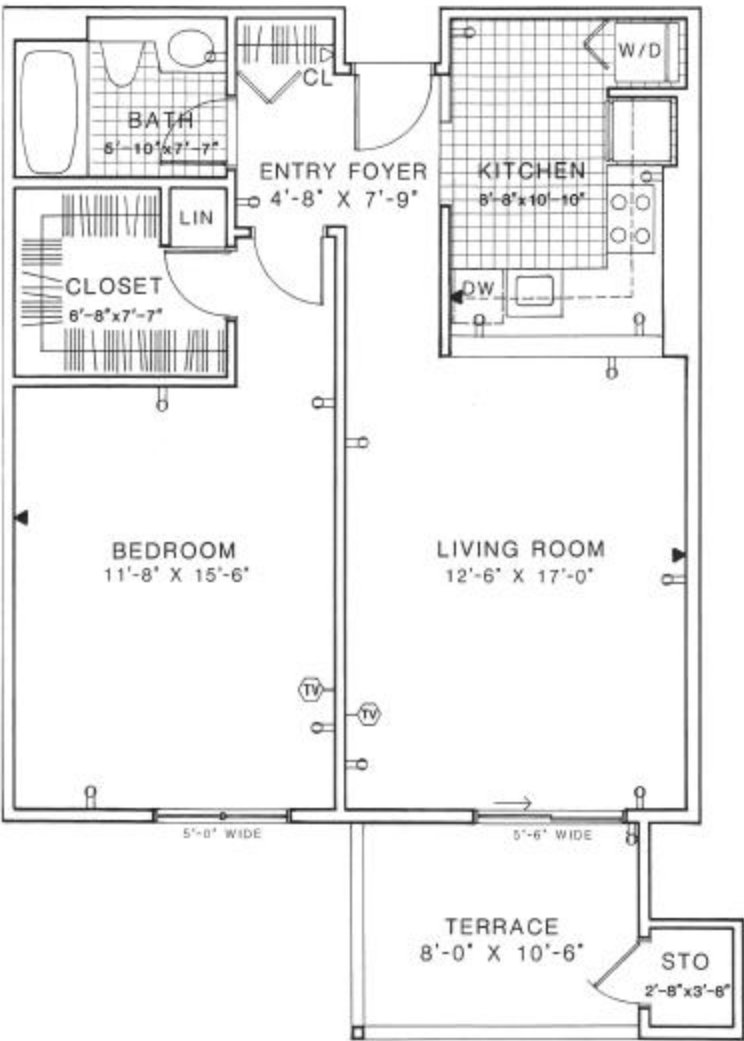

# STYLE "E"

## One Bedroom Apartment

## One Bedroom Garden Apartment With Study

COVERED WALKWAY

A LIFE CARE COMMUNITY

Gladysville Road  
Newtown Square, PA 19073  
(215) 398-1533

Scale: 1/4" = 1'. All dimensions are approximate and subject to variation.

## Two Bedroom Apartment

A LIFE CARE COMMUNITY  
 Gradyville Road  
 Newtown Square, PA 19071  
 (215) 358-1511

Scale: 1/4" = 1'-0" All dimensions are approximate and subject to change.