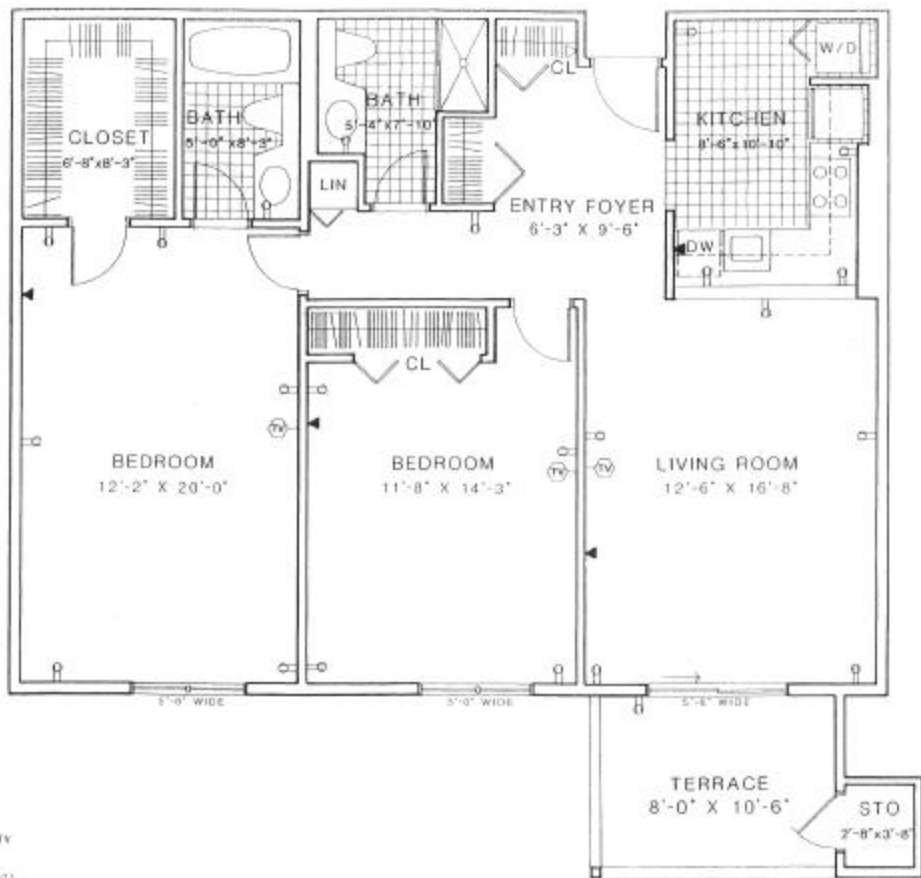

STYLE "G"

Two Bedroom Apartment

A LIFE CARE COMMUNITY
Gradyville Road
Newtown Square, PA 19071
(215) 358-1511