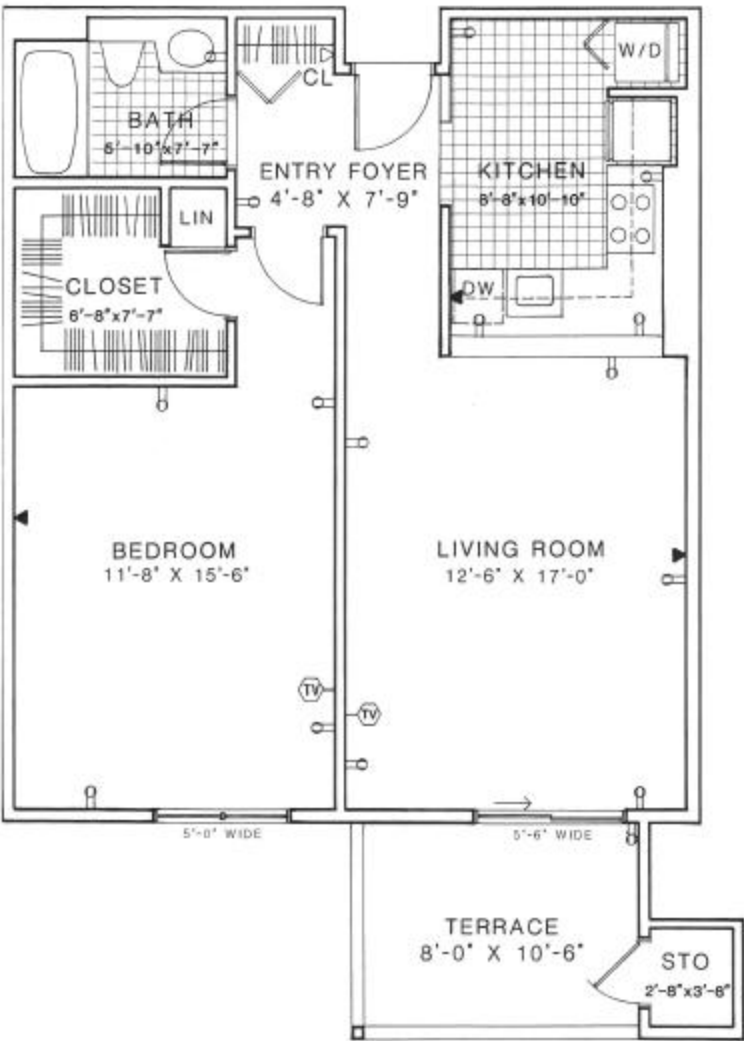

STYLE 'E'

One Bedroom Apartment