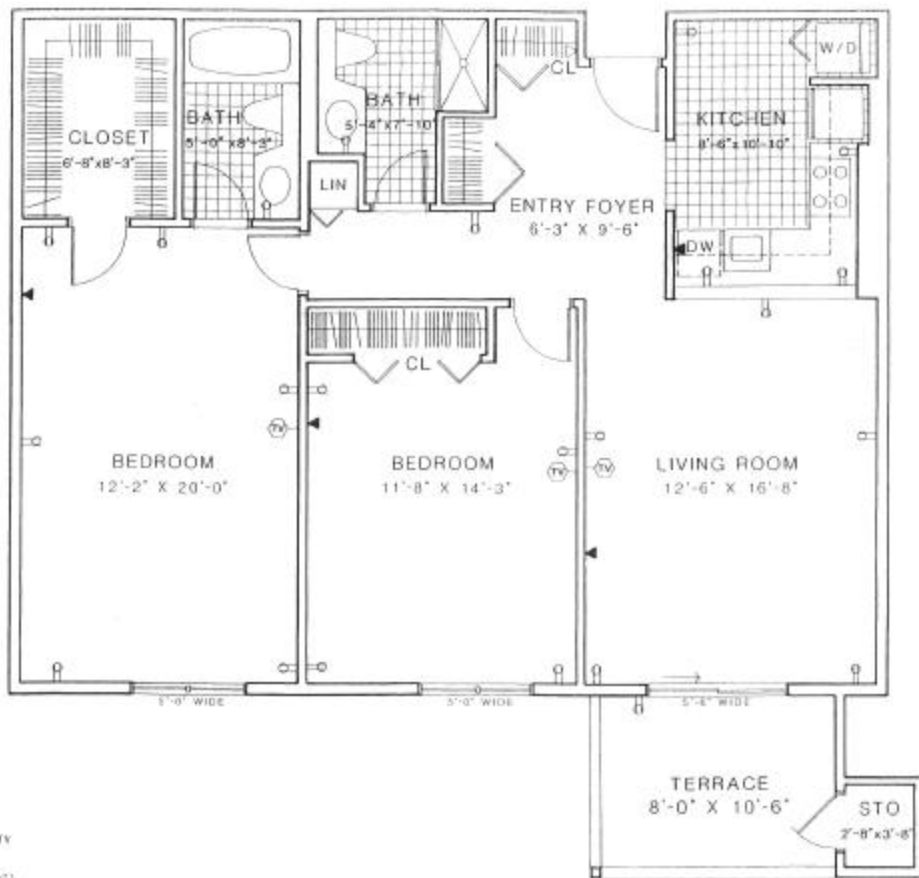

STYLE "G" Two Bedroom Apartment

A LIFE CARE COMMUNITY

Gradyville Road
Newtown Square, PA 19071
(215) 358-1511