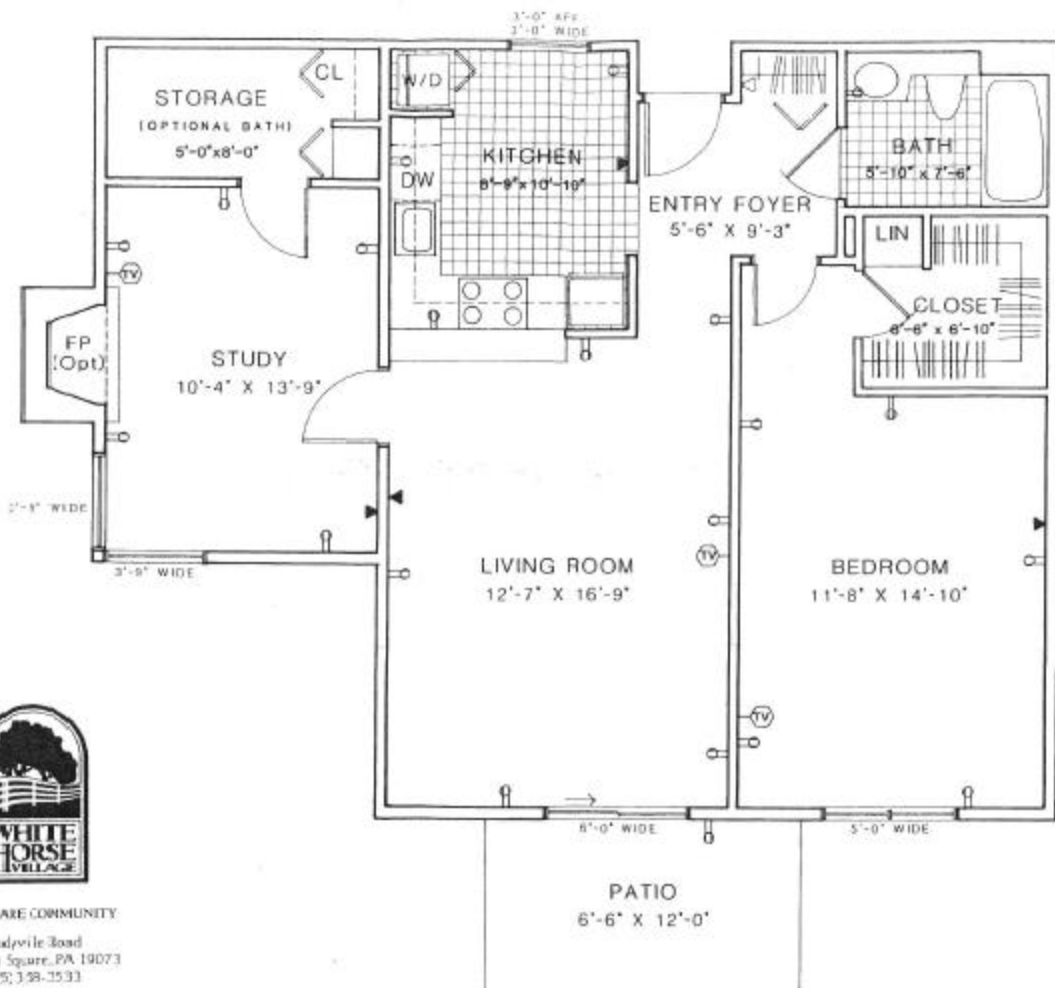

STYLE "F"

One Bedroom Garden Apartment With Study

COVERED WALKWAY

A LIFE CARE COMMUNITY
Gladysville Road
Newtown Square, PA 19073
(215) 398-1533