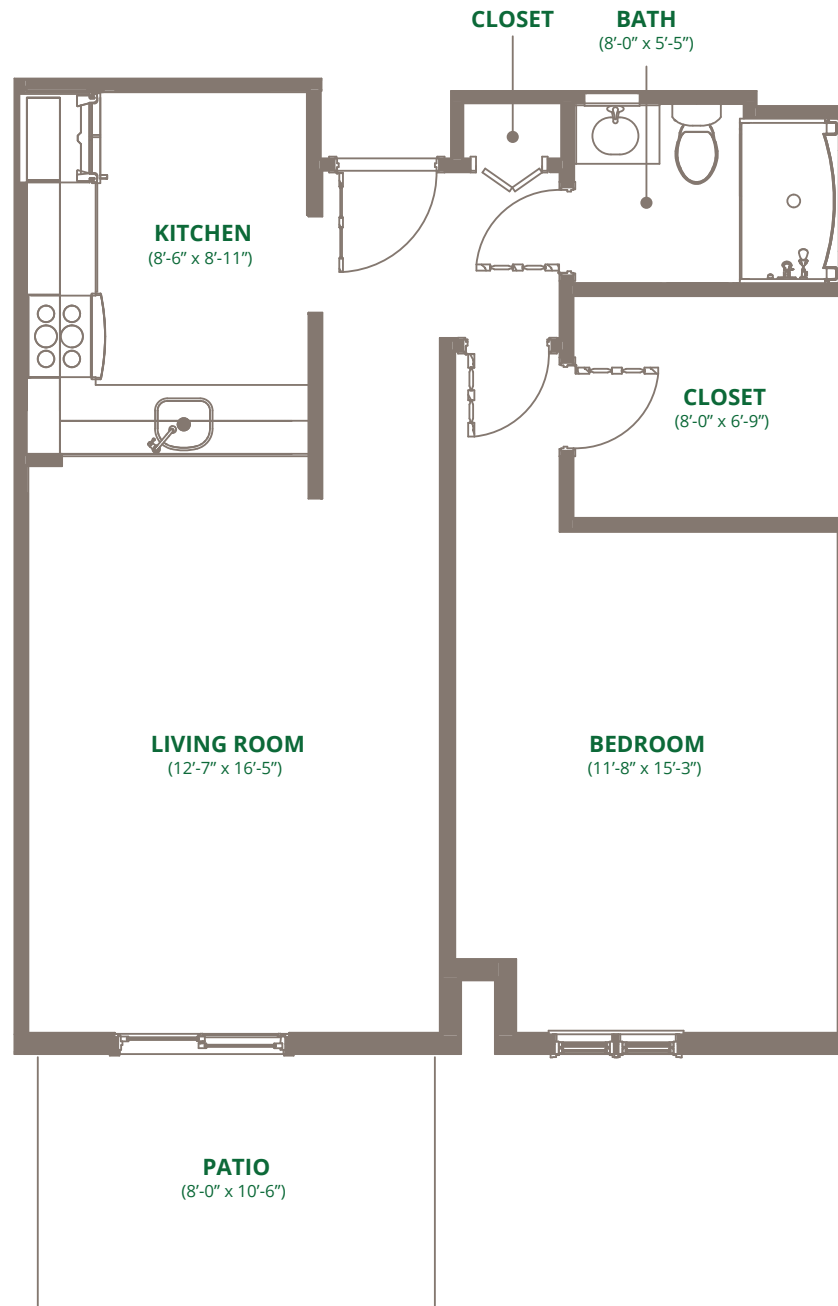

Expanding life's possibilities.™

WHITE HORSE VILLAGE
Clubhouse
Two
Bedroom

Style G
(1,066 sq. ft.)

Floor plans are representative of residences; actual home dimensions may vary.

Expanding life's possibilities.™

WHITE HORSE VILLAGE
Clubhouse
Two
Bedroom

Style H
(1,066 sq. ft.)

Floor plans are representative of residences; actual home dimensions may vary.

Expanding life's possibilities.™

WHITE HORSE VILLAGE
Clubhouse
One
Bedroom

(710 sq. ft.)

Floor plans are representative of residences; actual home dimensions may vary.