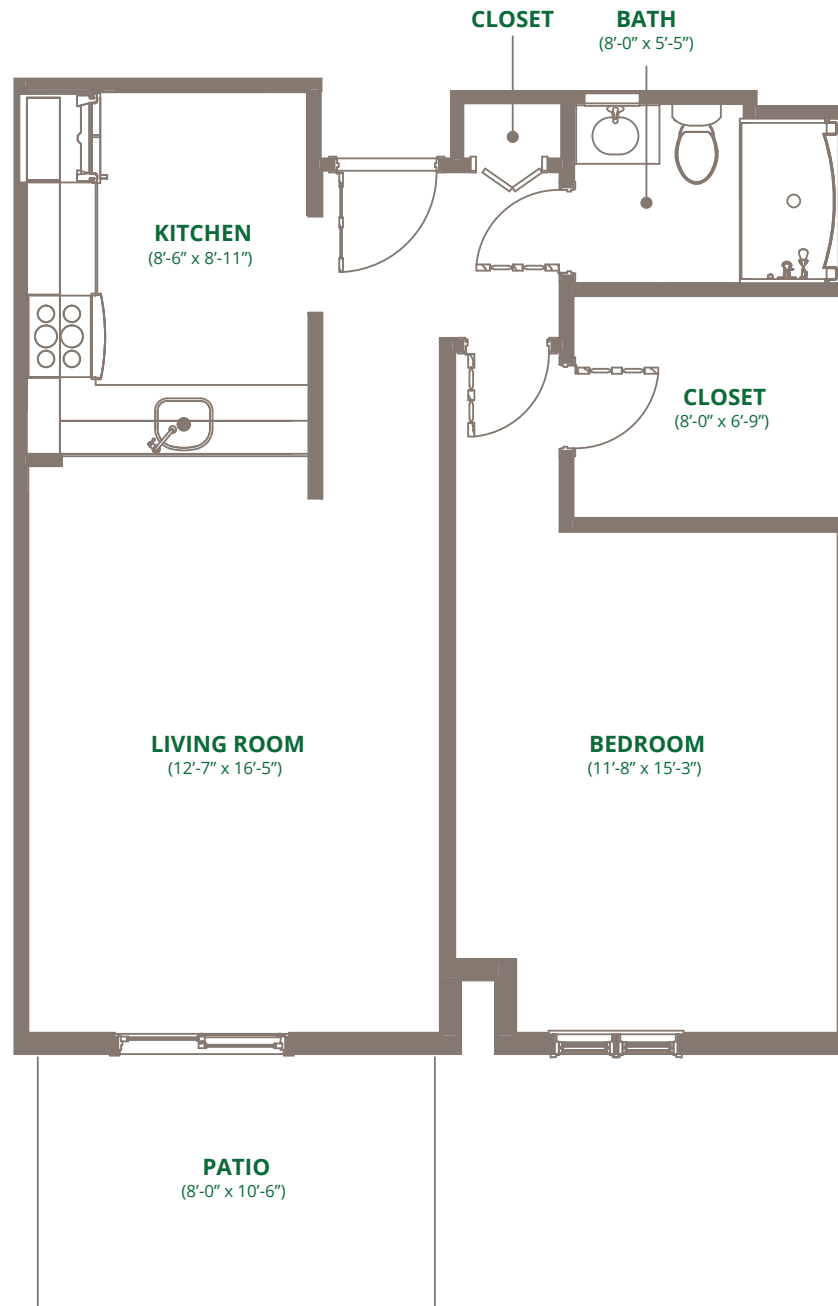

Expanding life's possibilities.™

WHITE HORSE VILLAGE

Garden Cottage

One Bedroom

(710 sq. ft.)

Floor plans are representative of residences; actual home dimensions may vary.

Expanding life's possibilities.™

WHITE HORSE VILLAGE

Garden Cottage

One Bedroom
with Den

(920 sq. ft.)

Floor plans are representative of residences; actual home dimensions may vary.