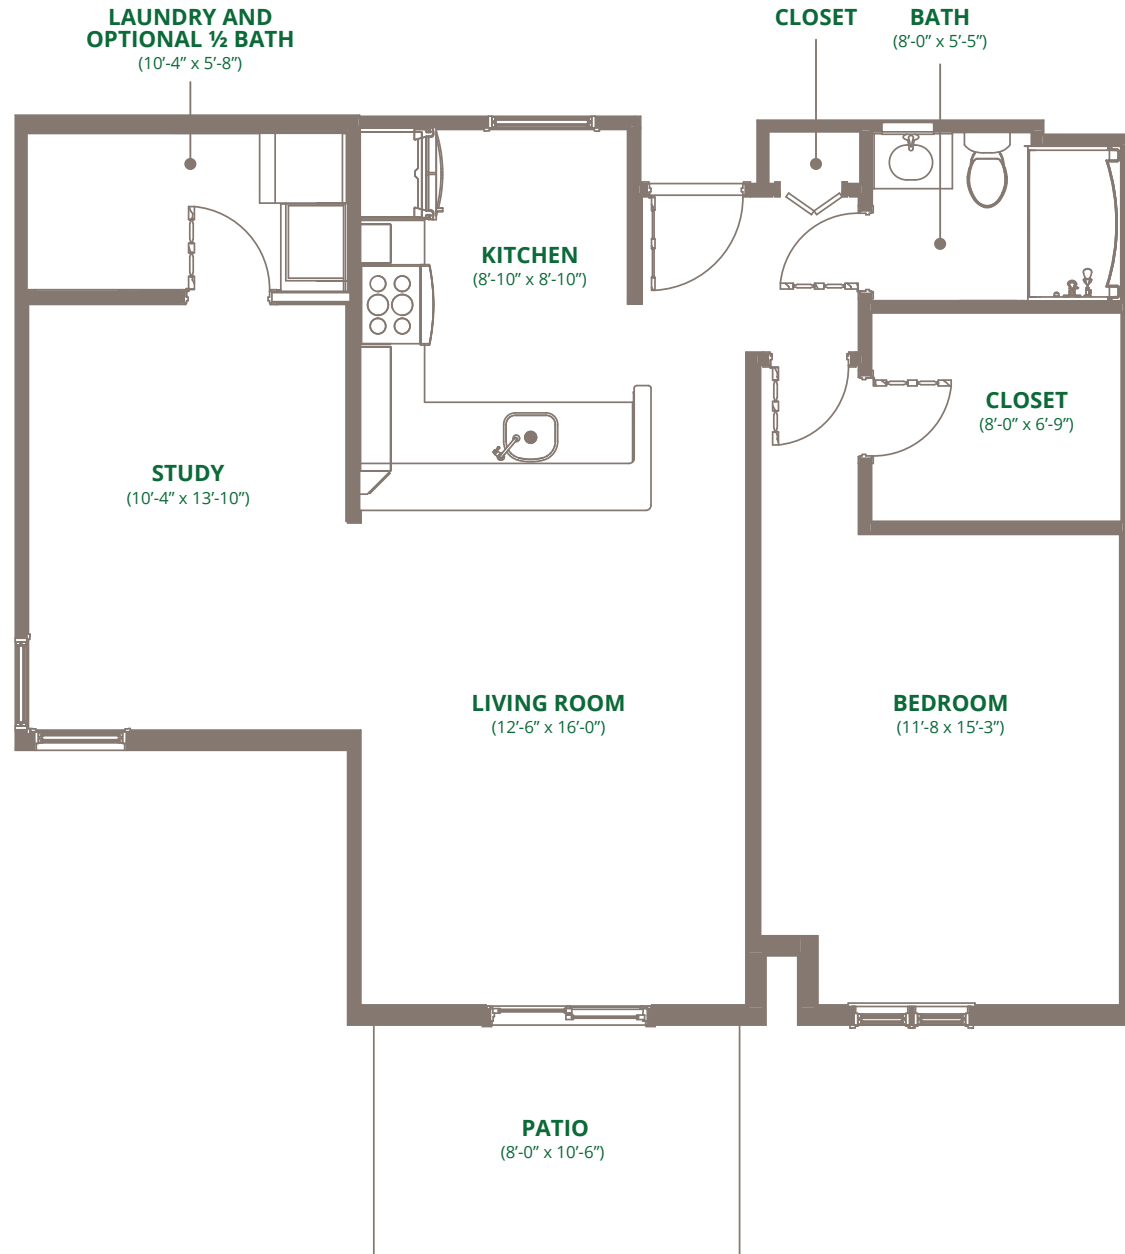

Expanding life's possibilities.™

WHITE HORSE VILLAGE

Garden Cottage

One Bedroom

(710 sq. ft.)

Floor plans are representative of residences; actual home dimensions may vary.

Expanding life's possibilities.™

WHITE HORSE VILLAGE

Garden Cottage

One Bedroom
with Den

(920 sq. ft.)

Floor plans are representative of residences; actual home dimensions may vary.