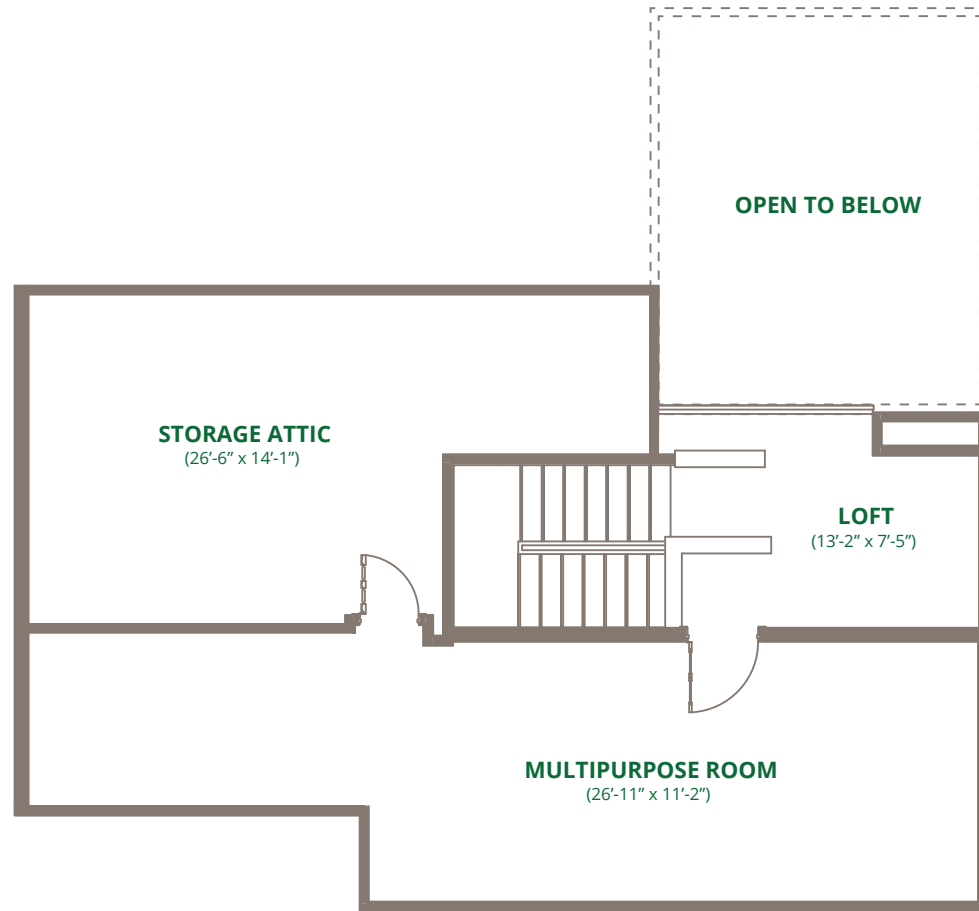

Expanding life's possibilities.™

WHITE HORSE VILLAGE

Saratoga Carriage Homes

1st Floor

(2,200 sq. ft.)

Floor plans are representative of residences; actual home dimensions may vary.

Expanding life's possibilities.™

WHITE HORSE VILLAGE

Saratoga Carriage Homes

2nd Floor

(1,000 sq. ft.)

Floor plans are representative of residences; actual home dimensions may vary.