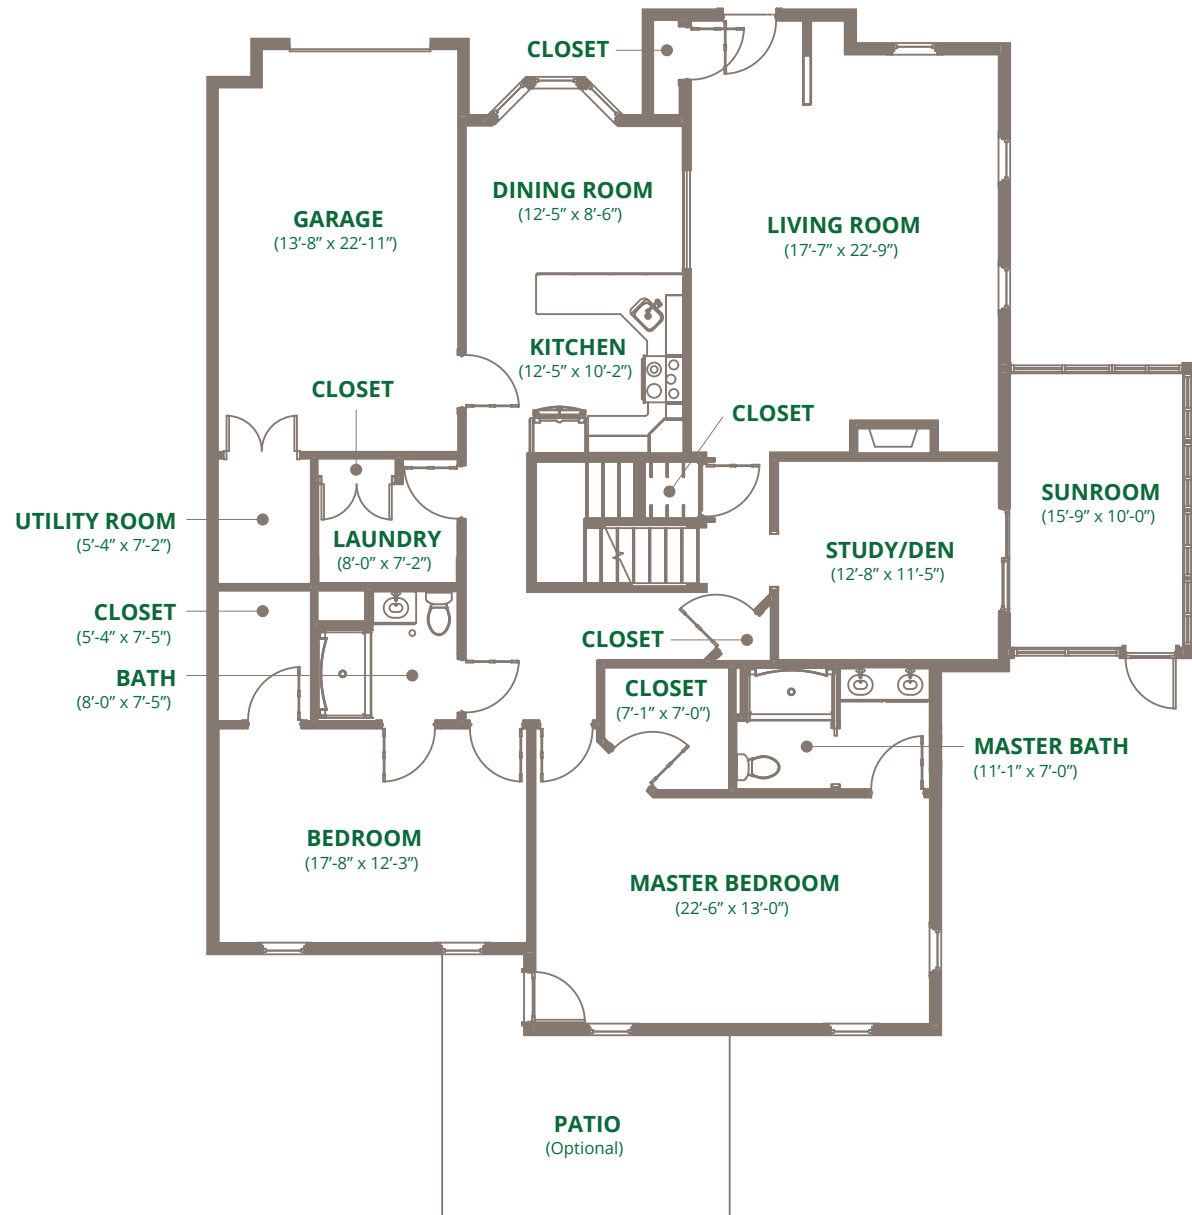

Expanding life's possibilities.™

WHITE HORSE VILLAGE

Saratoga Carriage Homes

1st Floor

(2,200 sq. ft.)

Floor plans are representative of residences; actual home dimensions may vary.

Expanding life's possibilities.™

WHITE HORSE VILLAGE

Saratoga Carriage Homes

2nd Floor

(1,000 sq. ft.)

Floor plans are representative of residences; actual home dimensions may vary.