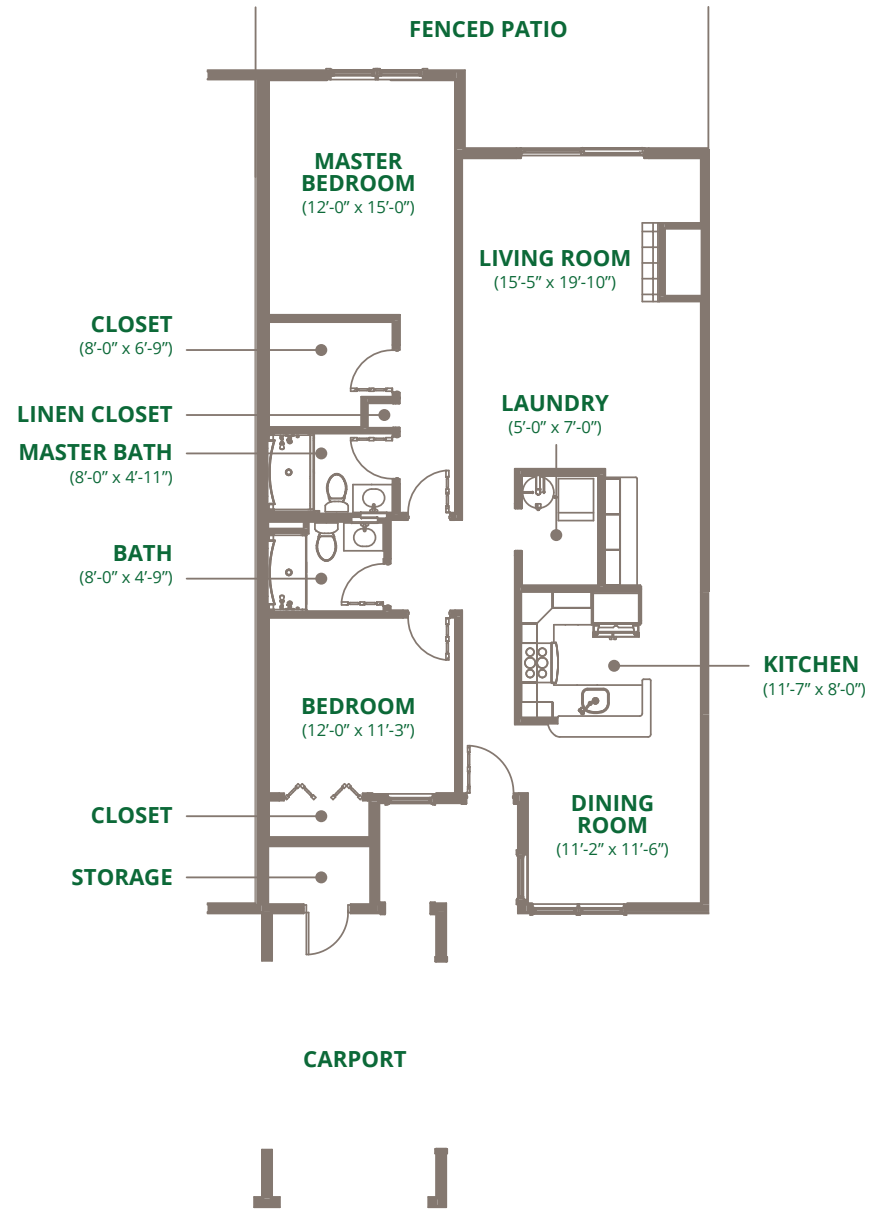

Expanding life's possibilities.™

WHITE HORSE VILLAGE Villa

(1,328 sq. ft.)

Floor plans are representative of residences; actual home dimensions may vary.