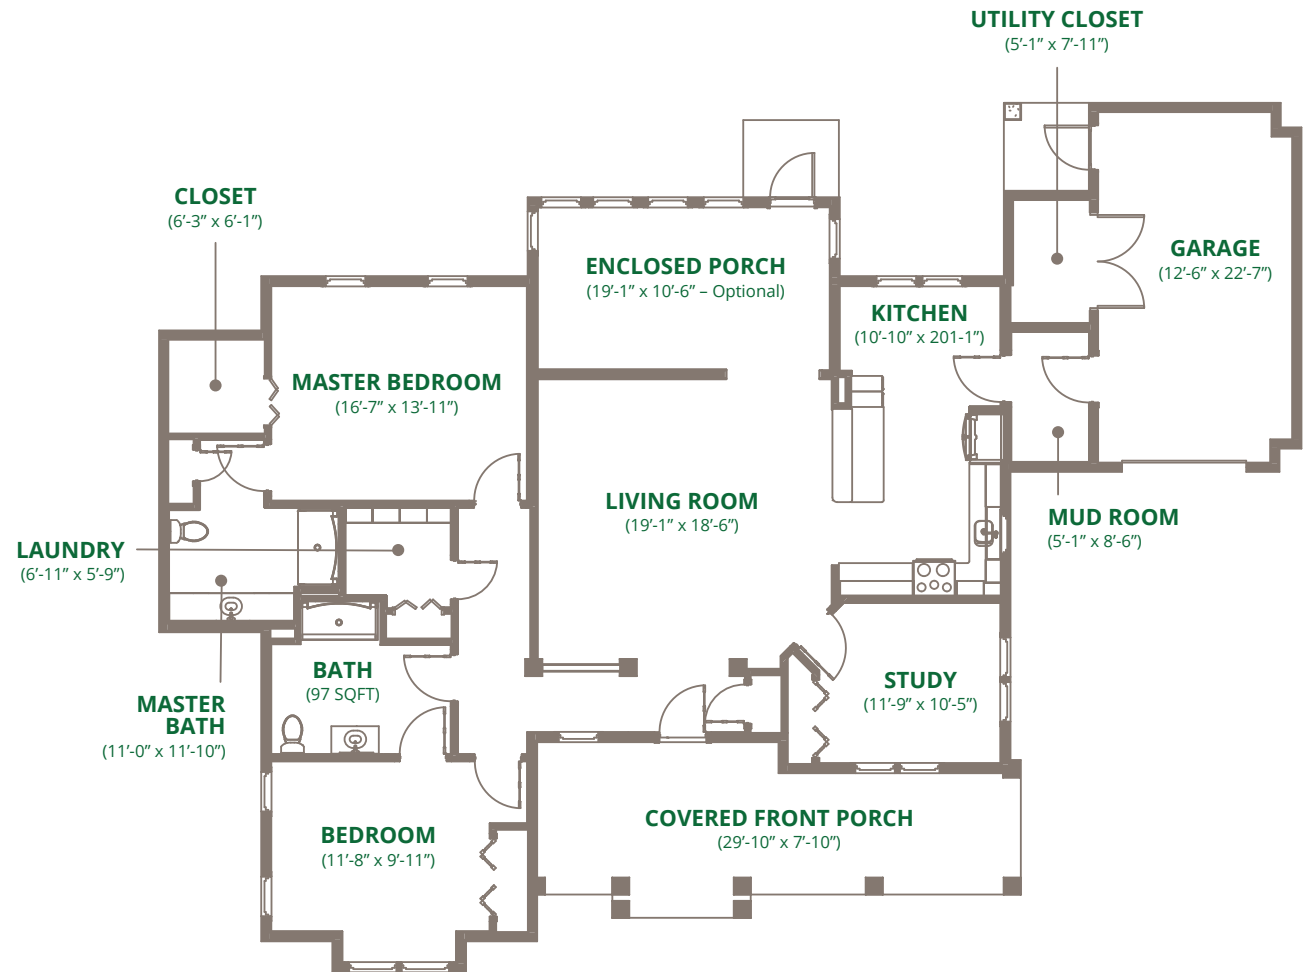

Expanding life's possibilities.™

WHITE HORSE VILLAGE  
**Woodland  
Country  
Homes**

(2,000 – 2,200 sq. ft.)

*Floor plans are representative of residences; actual home dimensions may vary.*