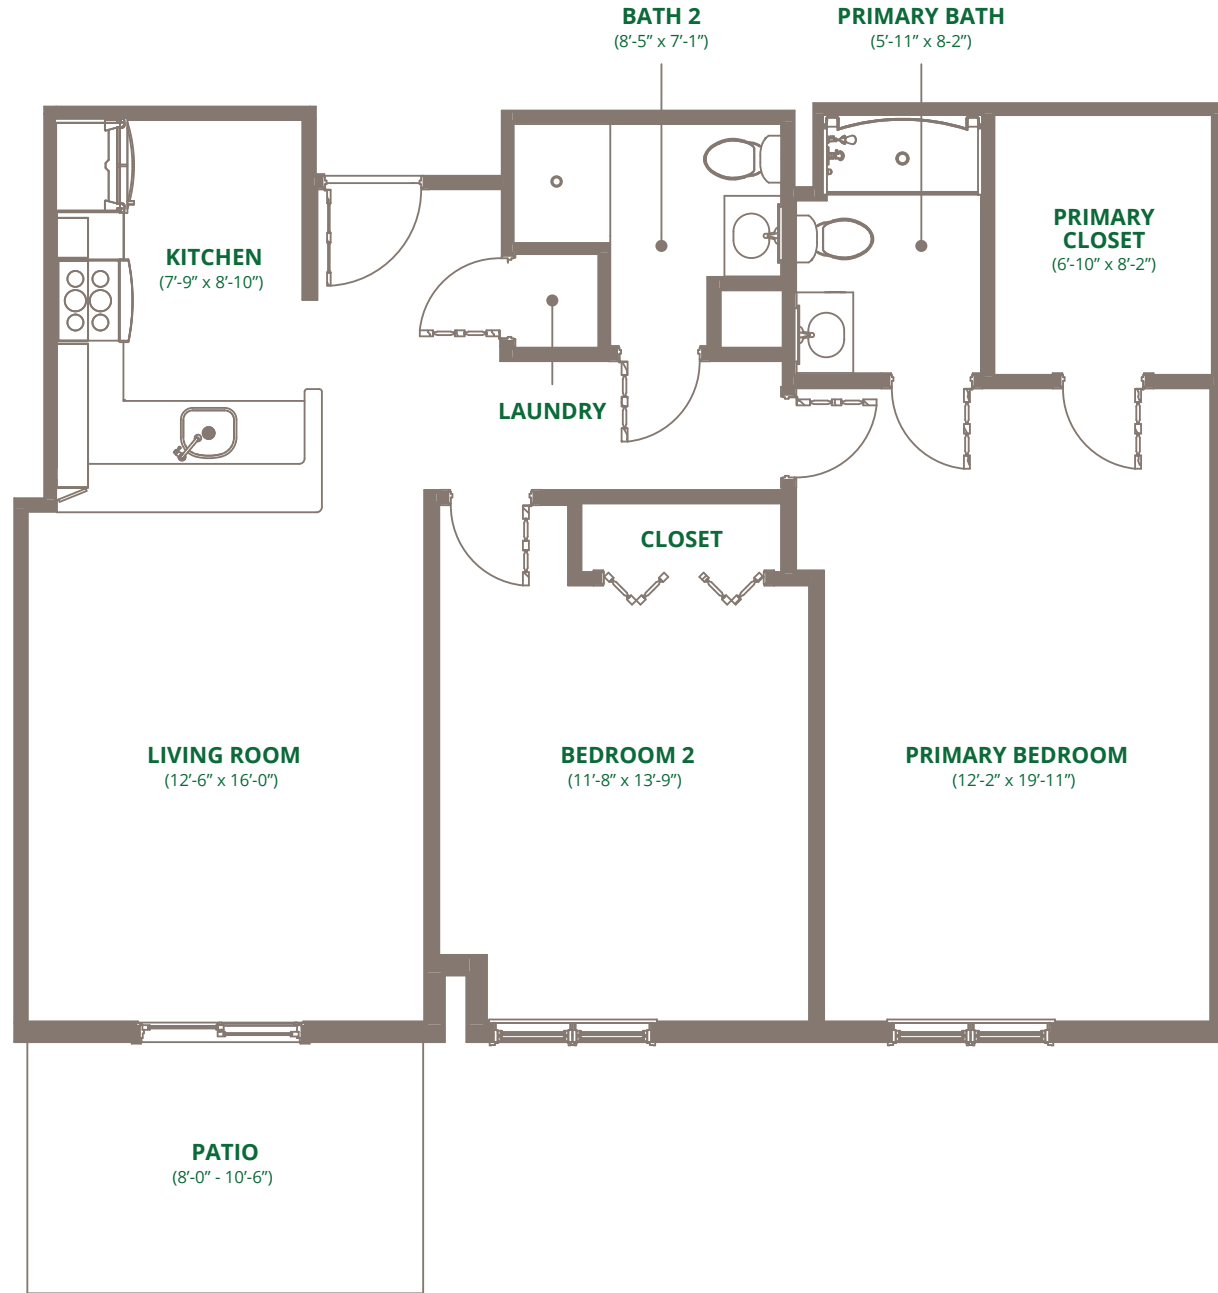

Expanding life's possibilities.™

WHITE HORSE VILLAGE
Clubhouse
Two
Bedroom

Style G
(1,066 sq. ft.)

Floor plans are representative of residences; actual home dimensions may vary.