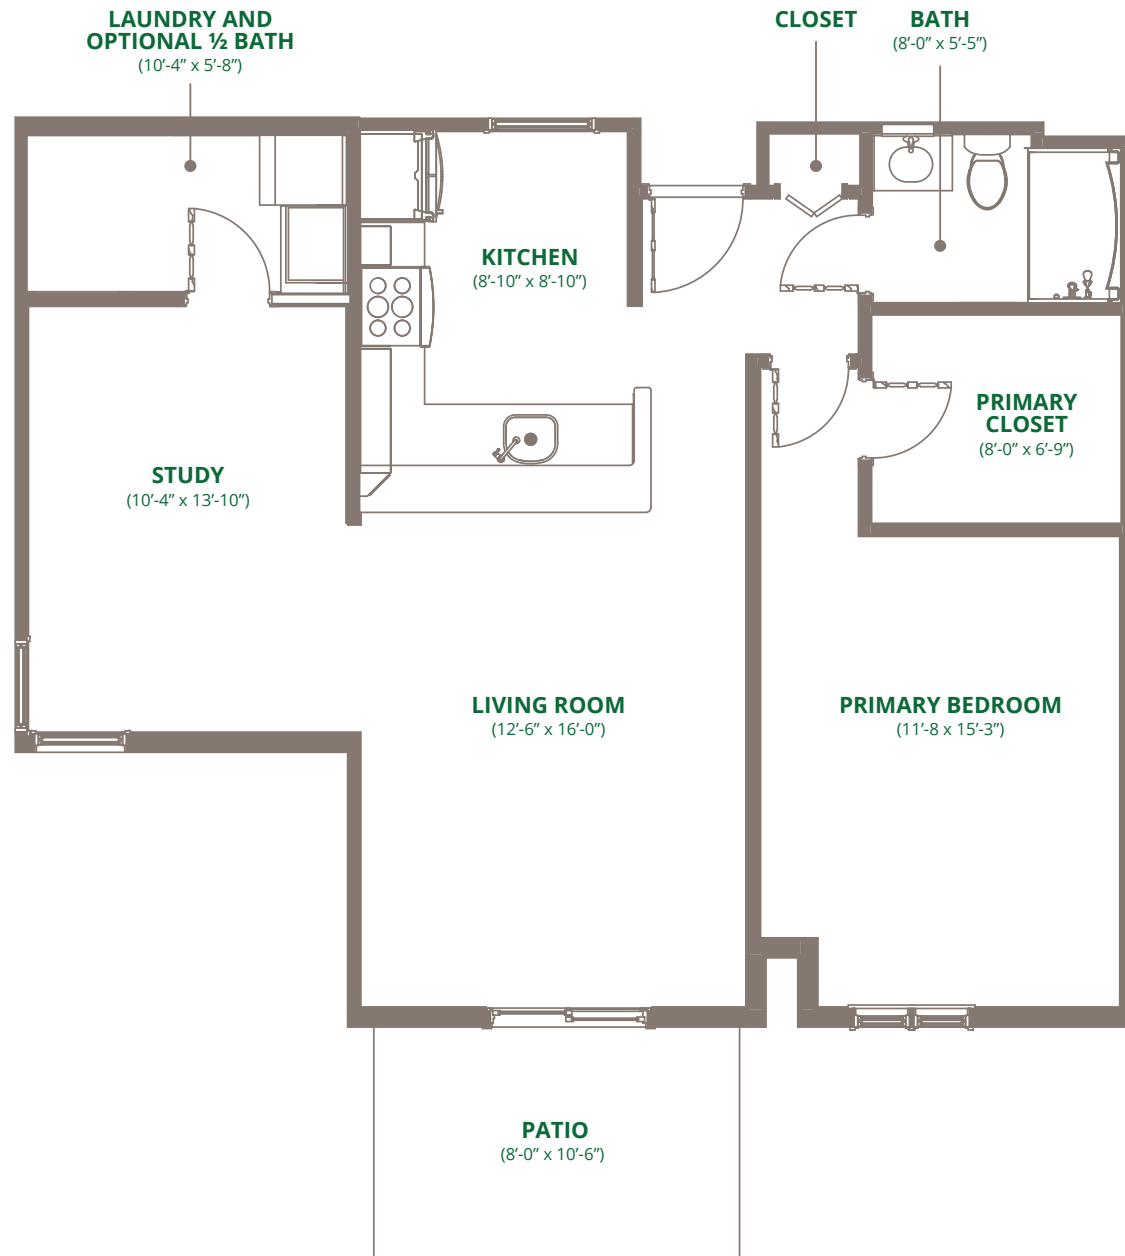

# Garden Cottage

One Bedroom  
with Den

(920 sq. ft.)

*Floor plans are representative of residences; actual home dimensions may vary.*