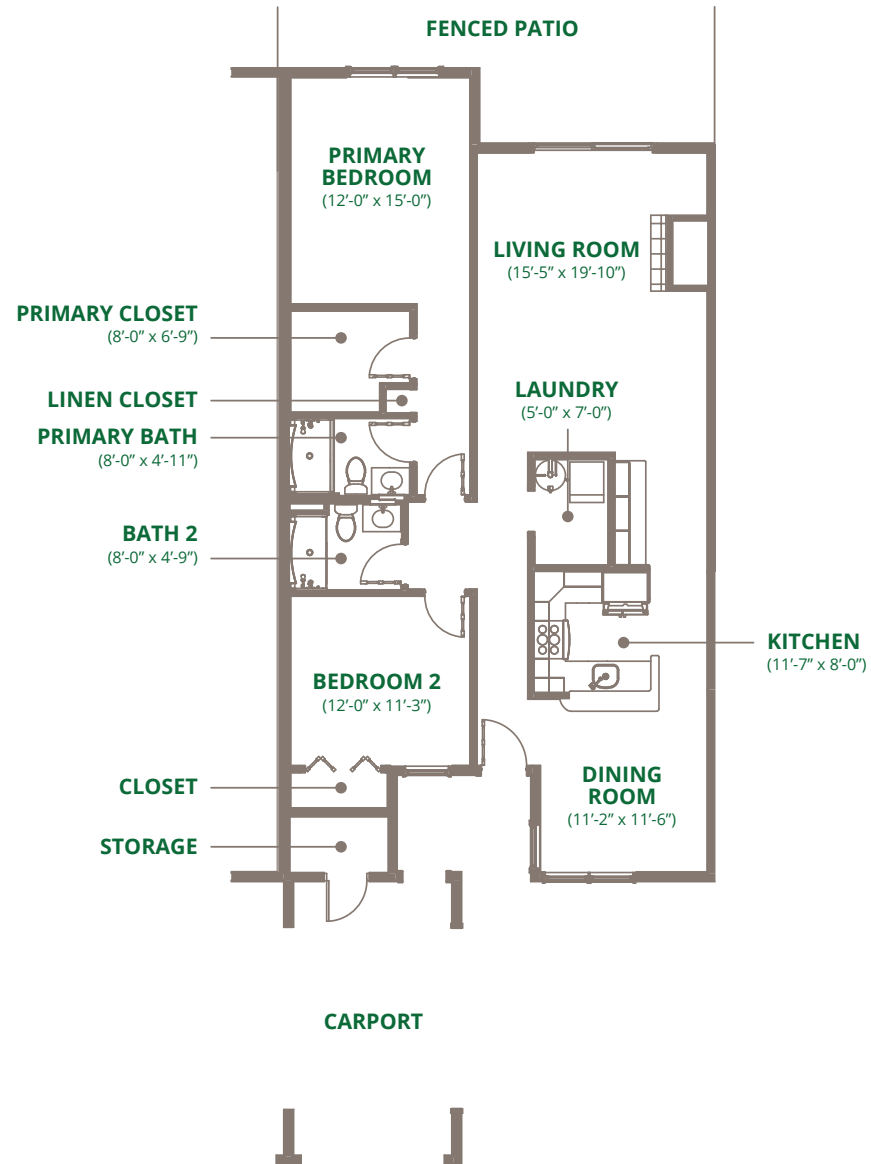

## WHITE HORSE VILLAGE Villa

(1,328 sq. ft.)

Floor plans are representative of residences; actual home dimensions may vary.