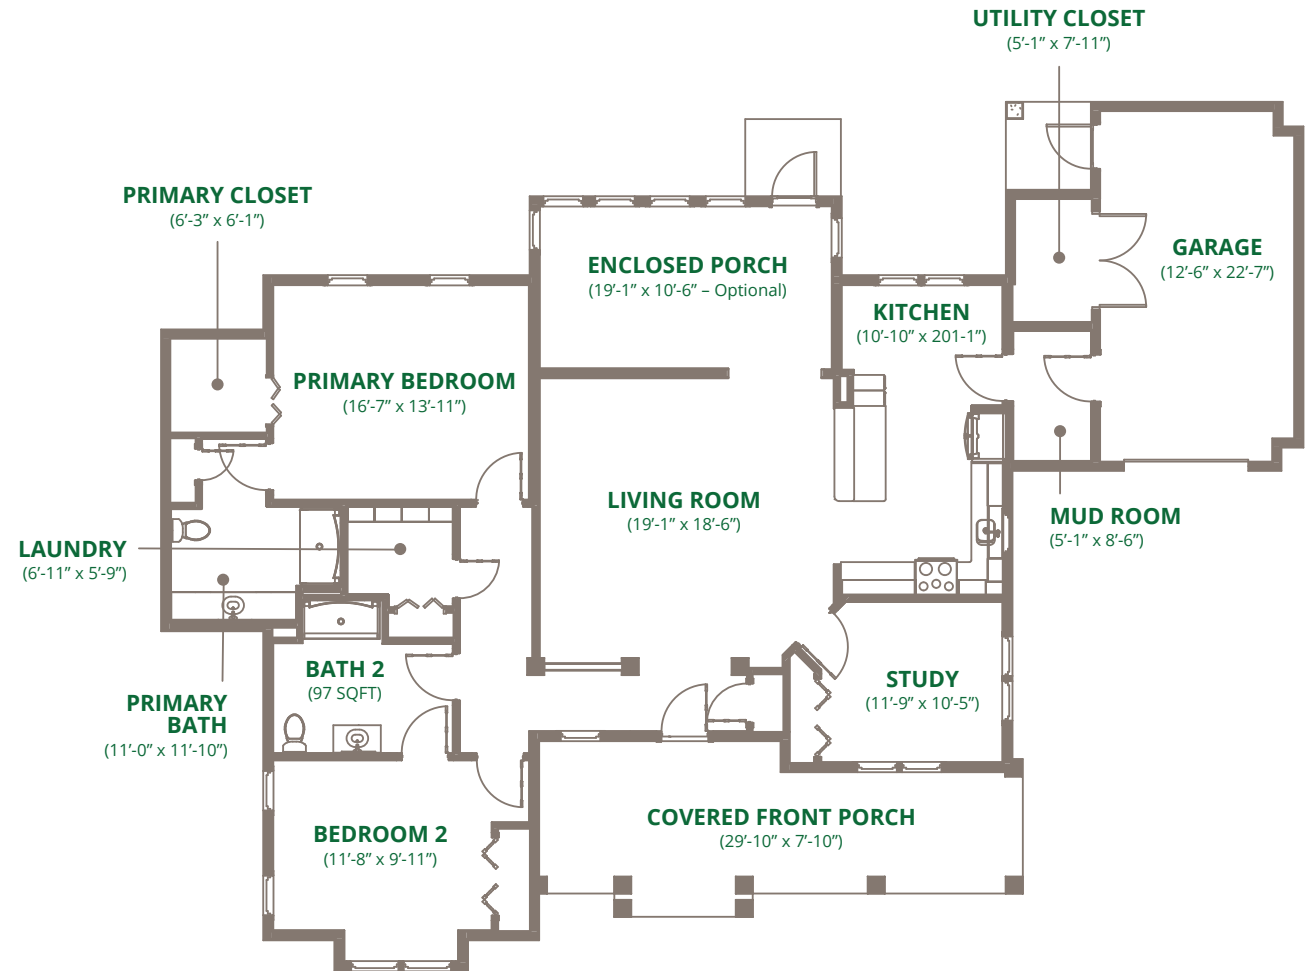

Expanding life's possibilities.™

WHITE HORSE VILLAGE
**Woodland
Country
Homes**

(2,000 – 2,200 sq. ft.)

Floor plans are representative of residences; actual home dimensions may vary.